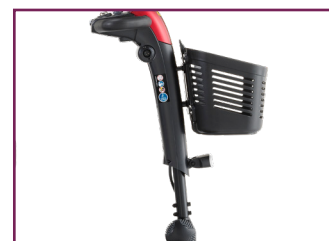

Colours Available:

Revolutionary Suspension For The Smoothest Ride

There's smooth, and then there's the Apex Rapid with CTS smooth! This scooter has revolutionary suspension for the smoothest, most comfortable ride. From the park to your garden, this feature-rich scooter offers best-in-class ride quality.

Features

Compact, Foldable Seat With Armrests

LED Lighting

Optional Colour Shrouds

Easy to Use Wrap Around Delta Tiller

REV 02 - 30/01/2023