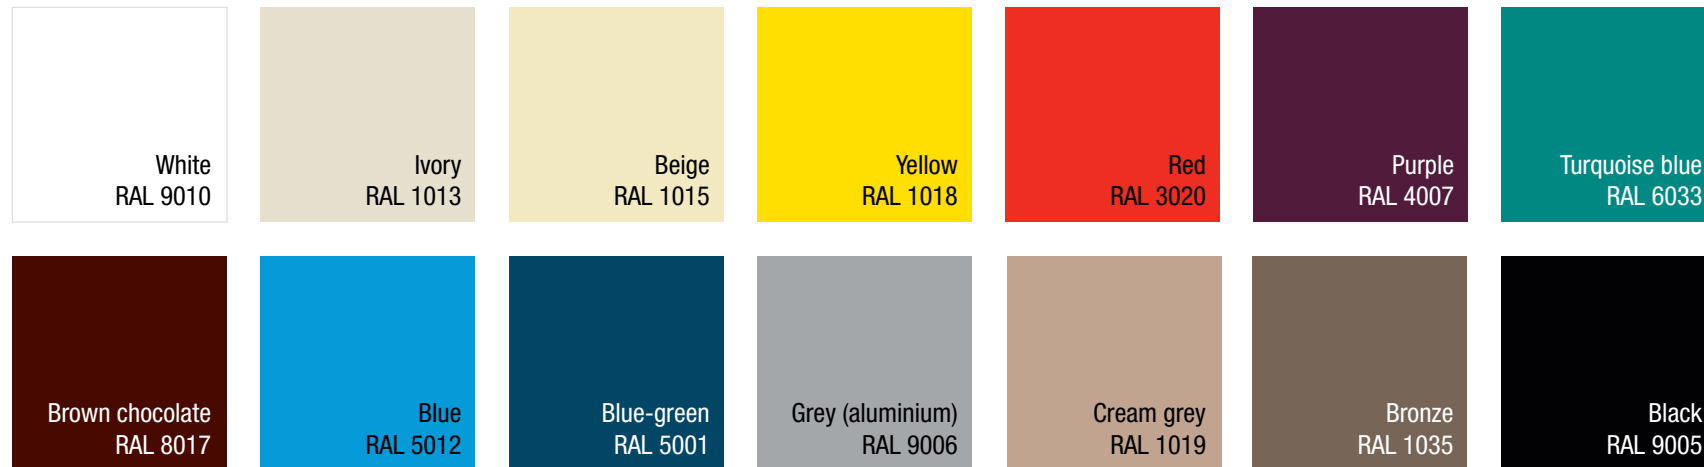

METALWORK AND WOODWORK COLOURS

EPOXY COLOURS FOR BED FRAME

WOOD FINISHES FOR END BOARDS